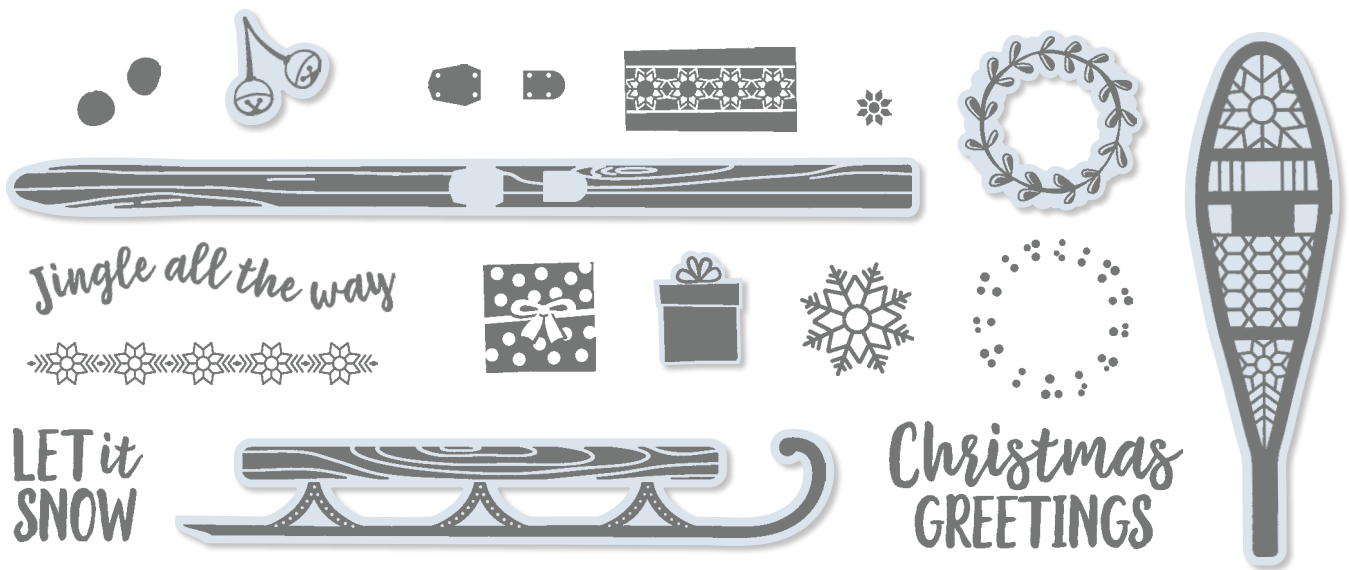

ALPINE ADVENTURE

147742 **$16.00** (suggested clear blocks: a, b, g, h, i)
17 photopolymer stamps • Two-Step

● Coordinates with Alpine Sports Thinlits Dies (p. 11)

BUNDLE
Alpine Adventure
10% OFF
**ALPINE ADVENTURE STAMP SET
+ ALPINE SPORTS THINLITS DIES**
Photopolymer • 149919 **$41.25**

ALPINE SPORTS THINLITS DIES
147916 **$30.00**
12 dies. Largest die: 4-3/4" x 3/8".
Use with Big Shot (AC p. 214).

FOIL-EDGED CARDS & ENVELOPES*
Cards and envelopes trimmed with gold or silver foil. 20 white cards and 20 white envelopes. Card: 5-1/2" x 4-1/4". Envelope: 5-3/4" x 4-1/2".
● Gold • 147901 **$9.50**
● Silver • 147900 **$9.50**
*Contact your local postal service to determine envelope mailing requirements.