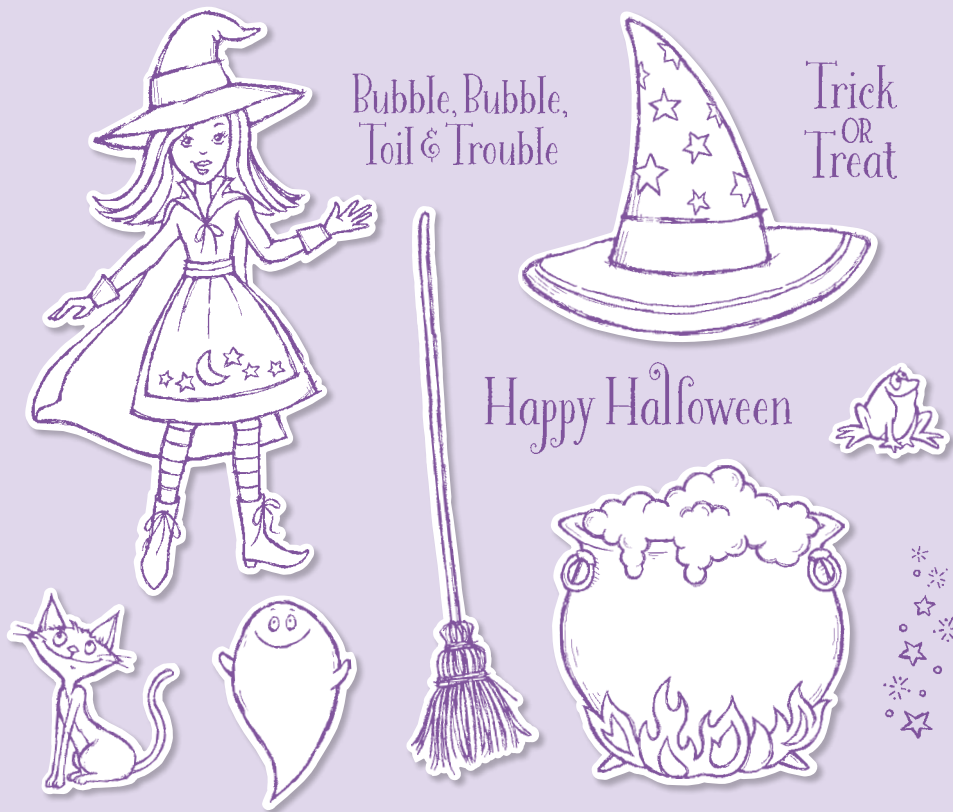

SUITE  
TOIL & TROUBLE

*Bewitch your loved ones with projects made using this suite*

Bubble, Bubble,  
Toil & Trouble

Trick  
OR  
Treat

Happy Halloween

**BUNDLE**  
*Cauldron Bubble*

**CAULDRON BUBBLE  
STAMP SET  
+ CAULDRON  
FRAMELITS DIES**