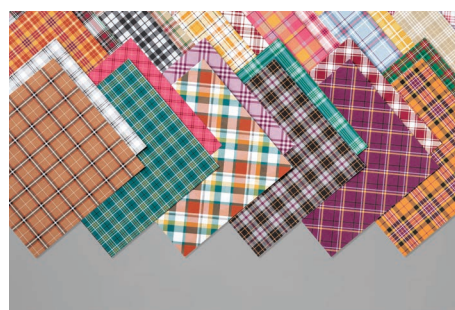

PLAID TIDINGS DESIGNER SERIES PAPER
6"x 6" (15.2 x 15.2 cm)
153527 | pg: 57 (A-D) | ~~$11.50~~ $9.78