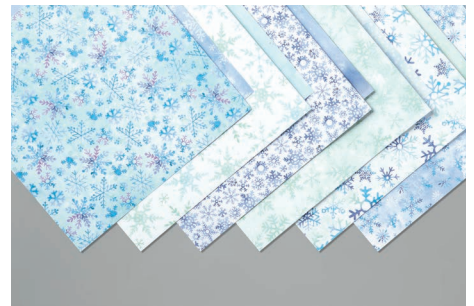

**SNOWFLAKE SPLENDOR
DESIGNER SERIES PAPER**
153512 | pg: 37 (A-D) | ~~$11.50~~ $9.78