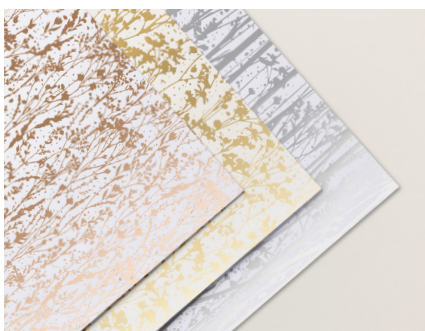

NATURALLY GILDED 12" X 12" (30.5 X 30.5 CM) SPECIALTY DESIGNER SERIES PAPER
161639 | $10.00
6 sheets; 2 each of 3 designs.