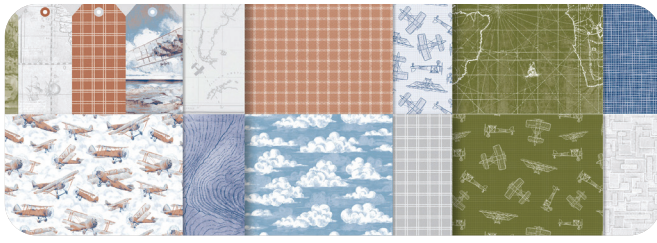

FULL OF LIFE 6" X 6" (15.2 X 15.2 CM)
DESIGNER SERIES PAPER
163357 | ~~\$12.50~~ \$10.62

LILY POND LANE 6" X 6" (15.2 X 15.2 CM)
DESIGNER SERIES PAPER
163342 | ~~\$12.50~~ \$10.62

MEDITERRANEAN BLOOMS 12" X 12" (30.5 X 30.5 CM)
DESIGNER SERIES PAPER
163284 | ~~\$12.50~~ \$10.62

PERENNIAL LAVENDER 12" X 12" (30.5 X 30.5 CM)
DESIGNER SERIES PAPER
162593 | ~~\$12.50~~ \$10.62

TAKE TO THE SKY 12" X 12" (30.5 X 30.5 CM)
DESIGNER SERIES PAPER
163436 | ~~\$12.50~~ \$10.62

THOUGHTFUL JOURNEY 6" X 6" (15.2 X 15.2 CM)
DESIGNER SERIES PAPER
163303 | ~~\$12.50~~ \$10.62