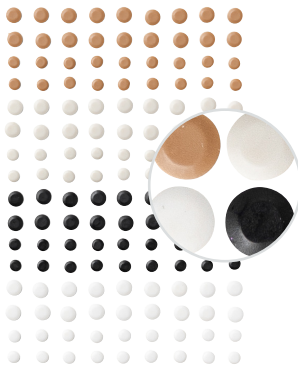

WOVEN TEXTURES 12" X 12" (30.5 X 30.5 CM) DESIGNER SERIES PAPER
 165560 | \$12.50 | 12 sheets.

PERFECT COORDINATION!

Get crafting products designed to match by ordering a suite or a bundle!

BOTANICAL TEXTURES SUITE COLLECTION
 165563 | \$100.50 • [EN] [FR]

Suite collection includes one of each item listed below:

- Bundle (Stamp Set + Dies)
- Two Designer Series Papers
- Embossing Folder
- Embellishments
- Ribbon

OR

Purchase your favorite products individually!

TEXTURED NOTES DIES
 165555 | \$31.00
 8 dies. Largest die: 5-3/16" x 3-3/16" (13.2 x 8 cm).

EARLY ESPRESSO PECAN PIE CRUMB CAKE BASIC BEIGE BASIC BLACK

NEUTRAL MATTE DOTS
 165561 | \$8.00
 160 adhesive-backed pieces. 40 of each color. 4 mm, 5 mm. Pecan Pie, Basic Beige, Black, White.