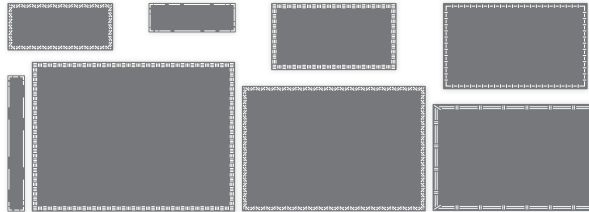

2 Get fun texture with an embossing folder.

3 Add another layer with a coordinating ribbon.

4 Create die cut labels and stamp your favorite colorful image or sentiment.

BOTANICAL TEXTURES 12" X 12" (30.5 X 30.5 CM) DESIGNER SERIES PAPER
165545 | \$12.50 | 12 sheets. Use coloring tools and techniques to add your own style to the paper!

WOVEN TEXTURES 12" X 12" (30.5 X 30.5 CM) DESIGNER SERIES PAPER
 165560 | \$12.50 | 12 sheets.

PERFECT COORDINATION!

Get crafting products designed to match by ordering a suite or a bundle!

BOTANICAL TEXTURES SUITE COLLECTION
 165563 | \$100.50 • [EN] [FR]

Suite collection includes one of each item listed below:

- Bundle (Stamp Set + Dies)
- Two Designer Series Papers
- Embossing Folder
- Embellishments
- Ribbon

OR

Purchase your favorite products individually!